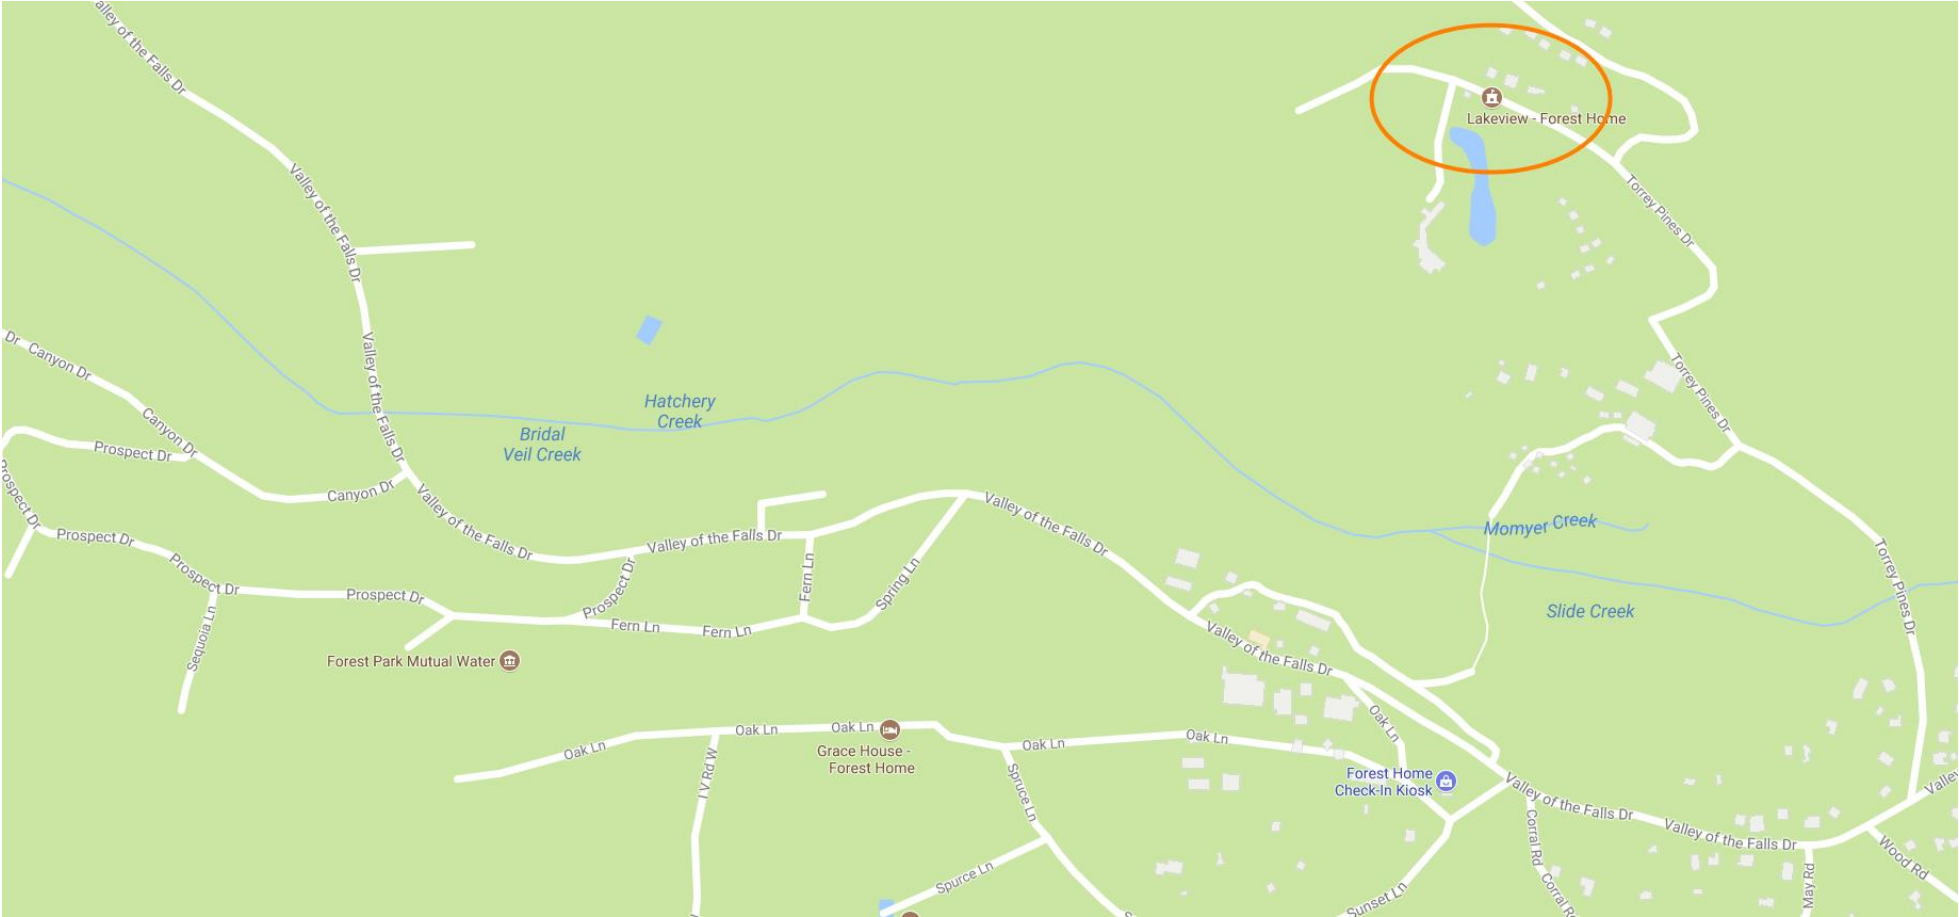

# MAP TO FALL REUNION AT FOREST HOME LAKEVIEW

Forest Home Lakeview, 40000 Valley of the Falls Dr, Forest Falls, CA US