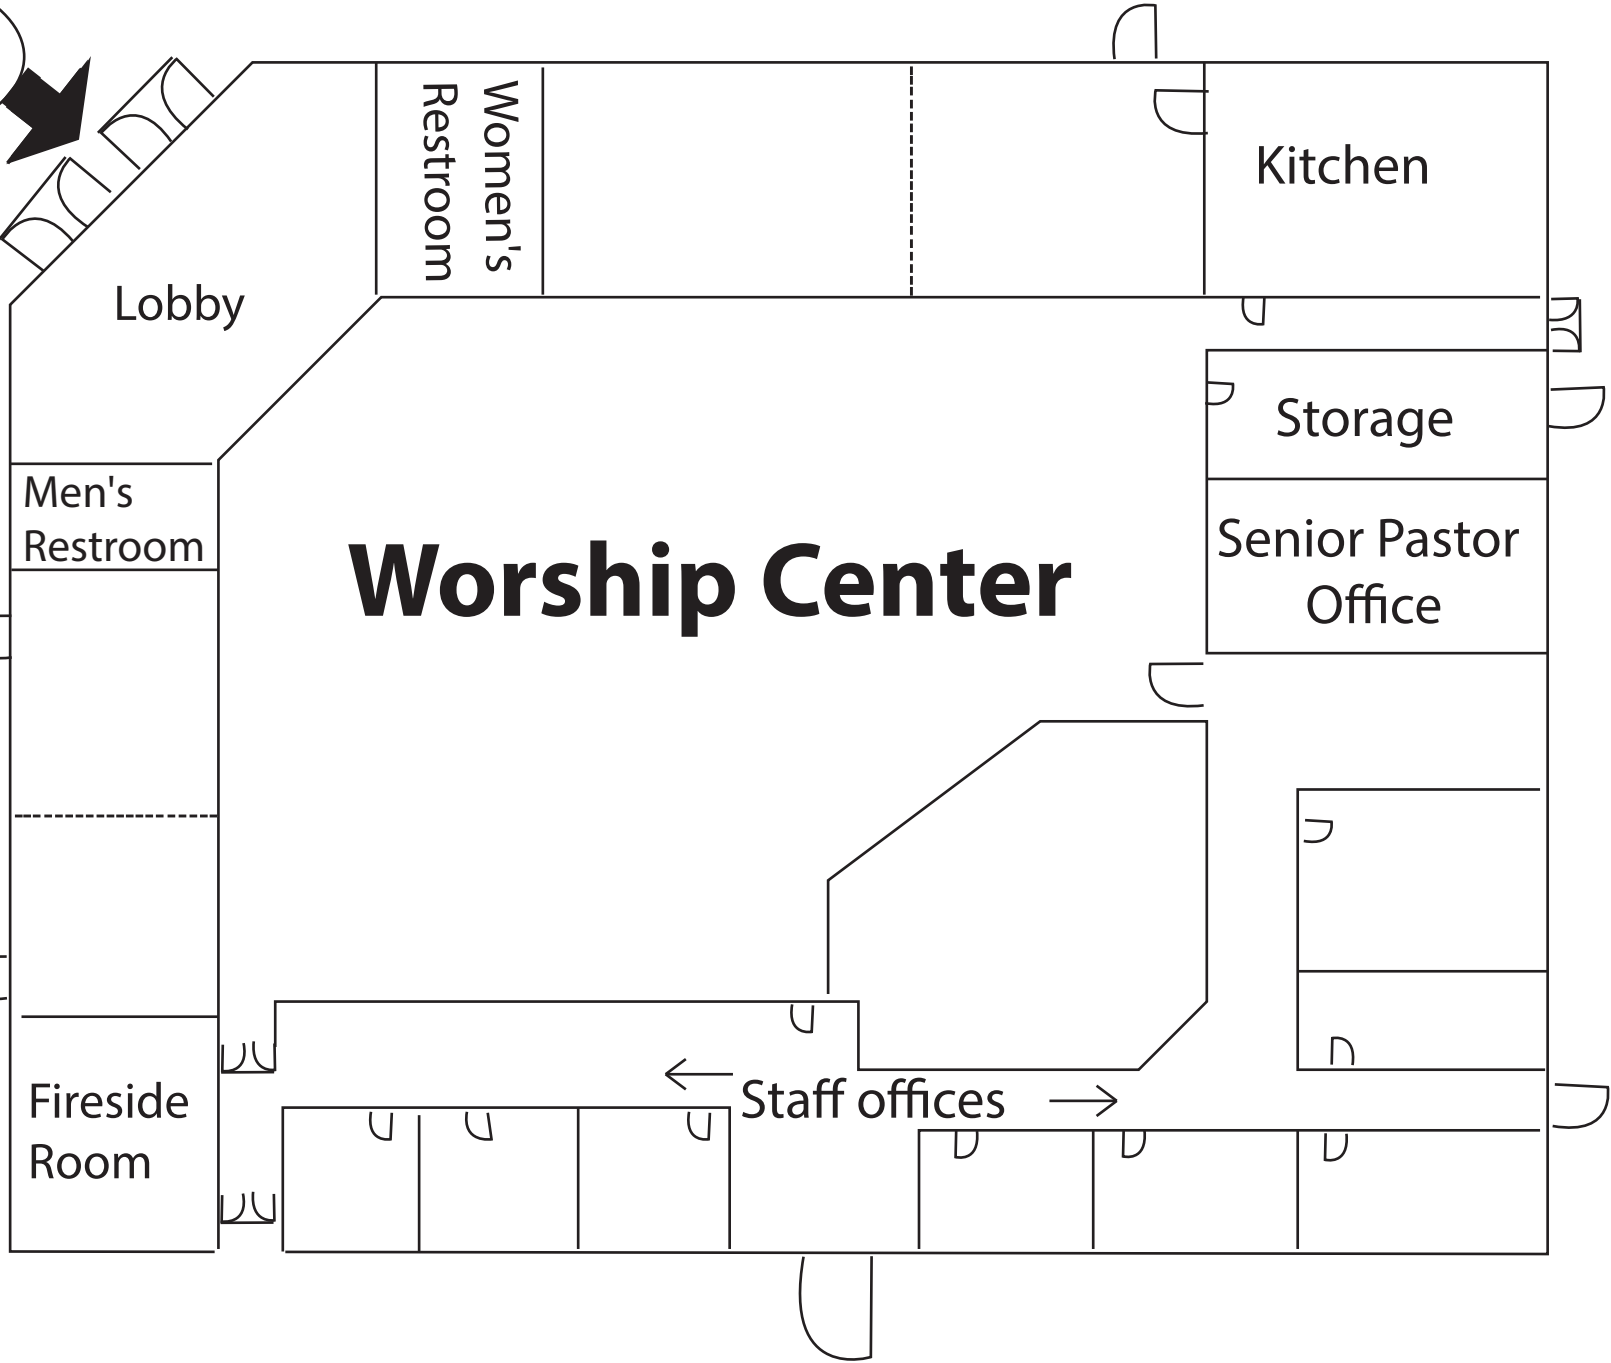

Ministry Center

Start Here Booth

Kids Center

Worship Center

Trinity Church

Kids Check-in

Guest Parking

Reservoir Rd

1551

1551

1551

1551

Main Access to  
Worship Center

**PLAYGROUND**

**KIDS' CENTER | 1<sup>ST</sup> FLOOR**

**KIDS' CENTER | 2<sup>ND</sup> FLOOR**

# Ministry Center - 1st Floor

# Ministry Center - 2nd Floor