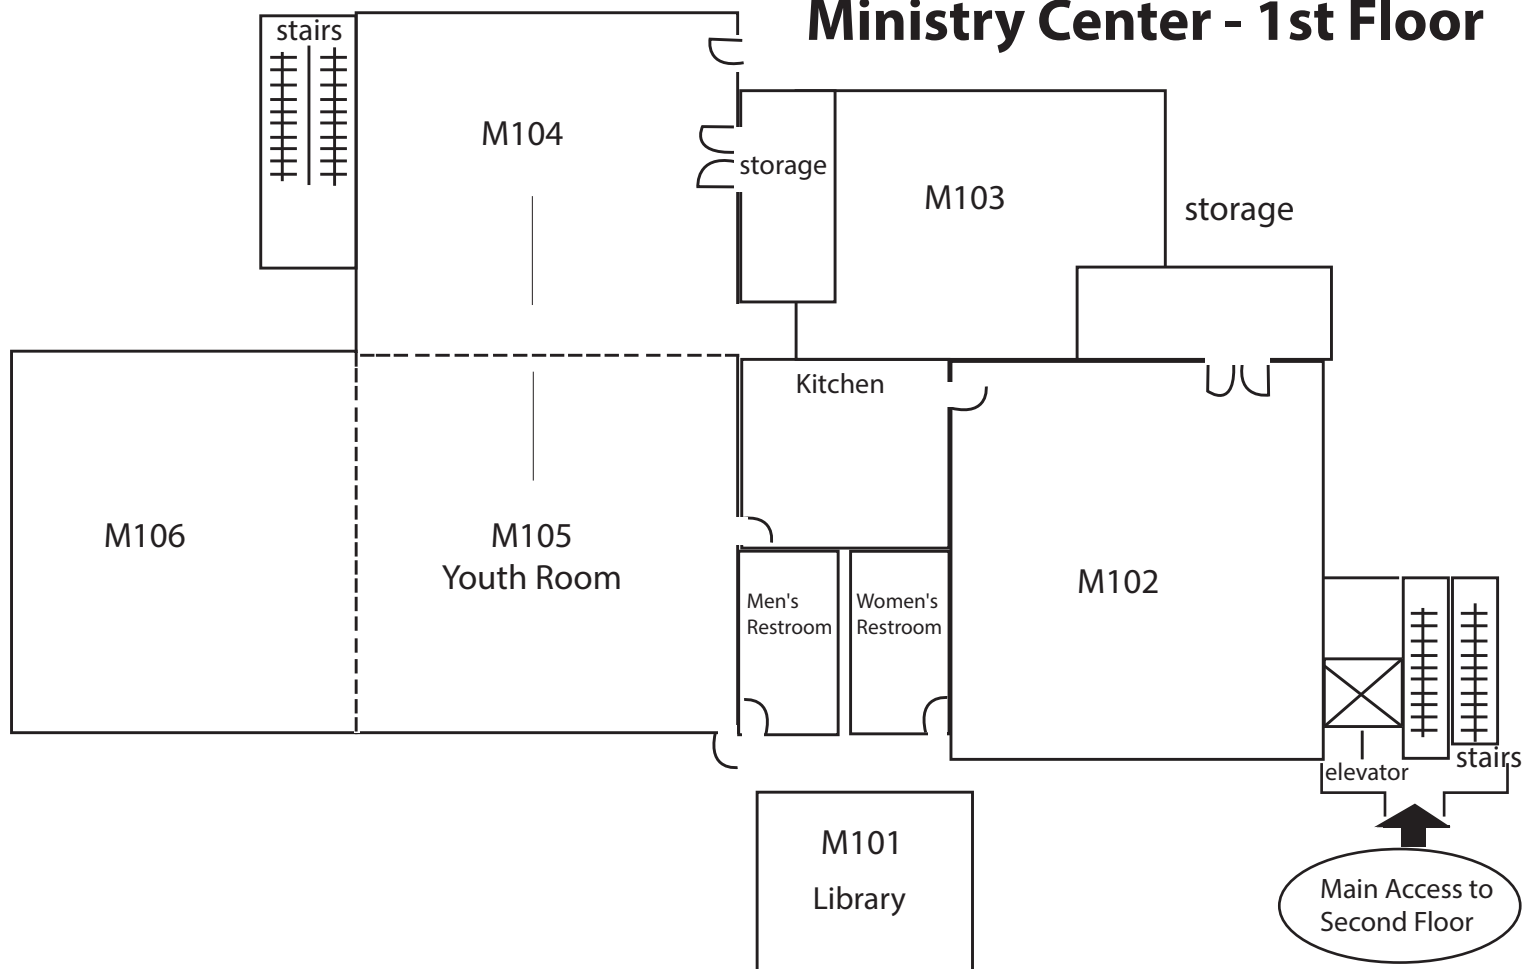

Ministry Center

Start Here Booth

Kids Center

Worship Center

Trinity Church

Kids Check-in

Guest Parking

Reservoir Rd

1551

1551

1551

1551

Main Access to  
Worship Center

**PLAYGROUND**

**KIDS' CENTER | 1<sup>ST</sup> FLOOR**

**KIDS' CENTER | 2<sup>ND</sup> FLOOR**

# Ministry Center - 1st Floor

# Ministry Center - 2nd Floor