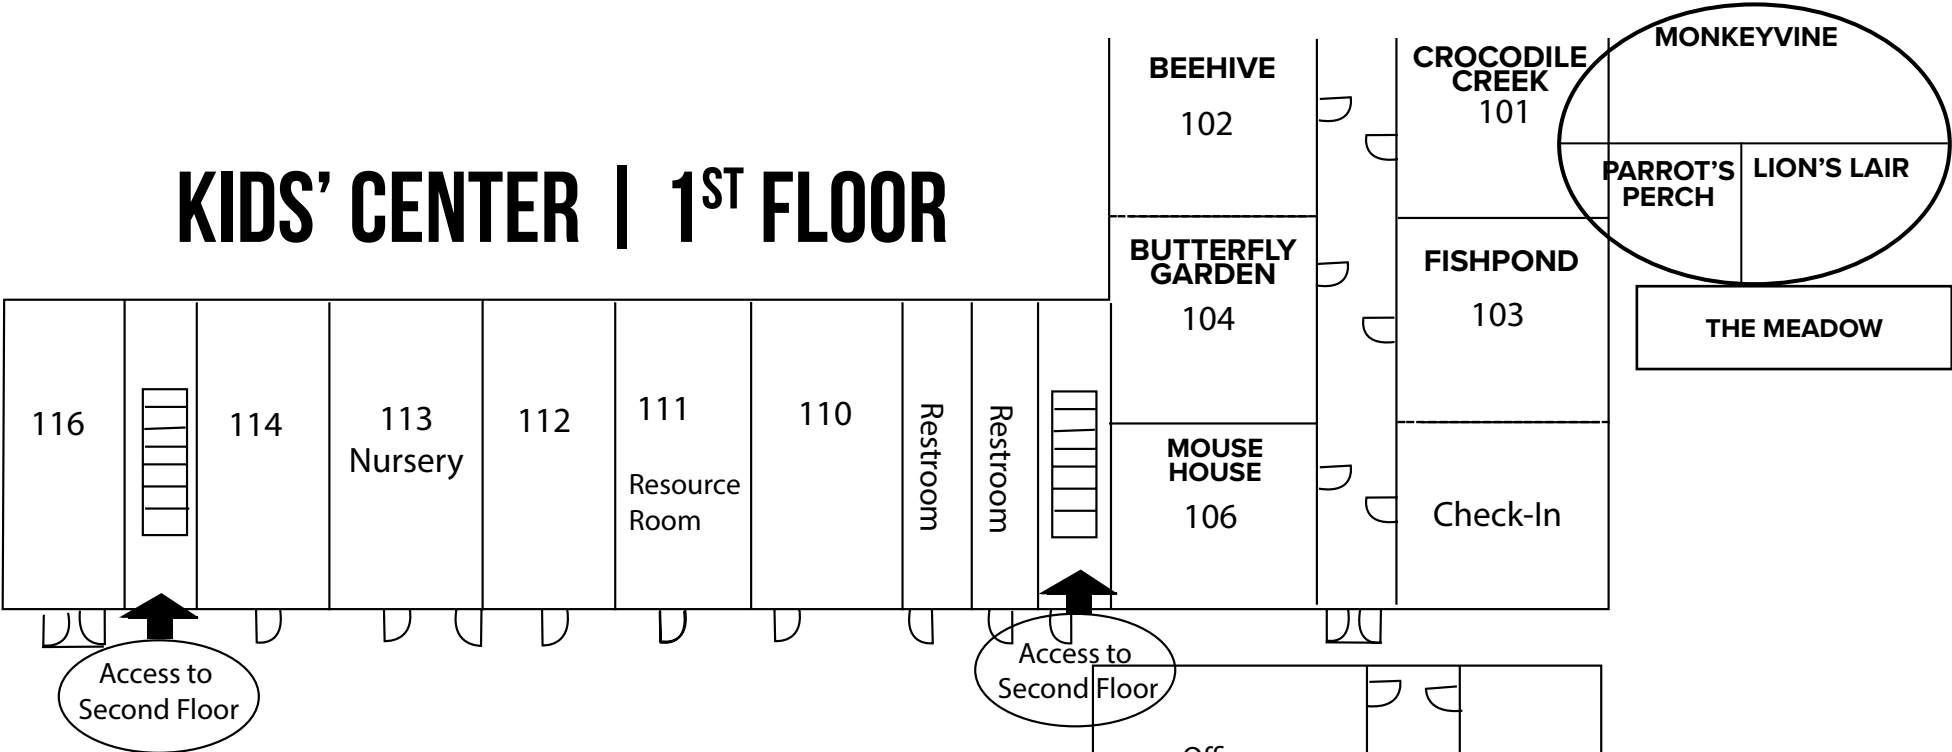

Ministry Center

Start Here Booth

Kids Center

Worship Center

Trinity Church

Kids Check-in

Guest Parking

Reservoir Rd

1551

1551

1551

1551

Main Access to  
Worship Center

**PLAYGROUND**

**KIDS' CENTER | 1<sup>ST</sup> FLOOR**

**KIDS' CENTER | 2<sup>ND</sup> FLOOR**

# Ministry Center - 1st Floor

# Ministry Center - 2nd Floor